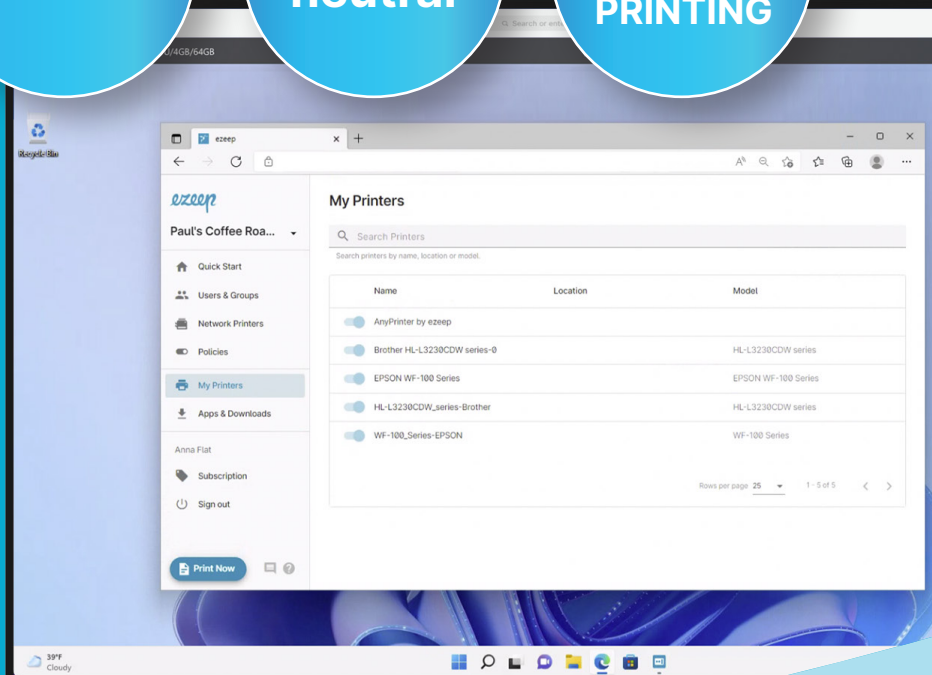

No VPN

CO₂
neutral

DRIVER
FREE
PRINTING

Powered by ThinPrint

Deploy, Manage & Optimize Printers for any Virtual Desktop

Discover ezeep's professional printing solution for Microsoft Azure Virtual Desktop, Windows 365 Cloud PC, VMware Horizon, Citrix Virtual Apps and more

Printing has always been a critical point in the deployment of virtual desktops. While printing often still works in the PoC phase, the benefits of a professional print management become apparent at the latest during rollout. ezeep Blue was developed together with Microsoft, and only with ezeep Blue is it possible to ensure an optimal user experience with virtual desktops in the long run.

As a SaaS (Software as Service) solution, ezeep Blue is ready to use in just a few minutes. A connector for Windows or our innovative ezeep Hub provides the printers centrally without the need to manage drivers on the endpoint. Agents for the desktops add local printers to the users' virtual desktop seamlessly.